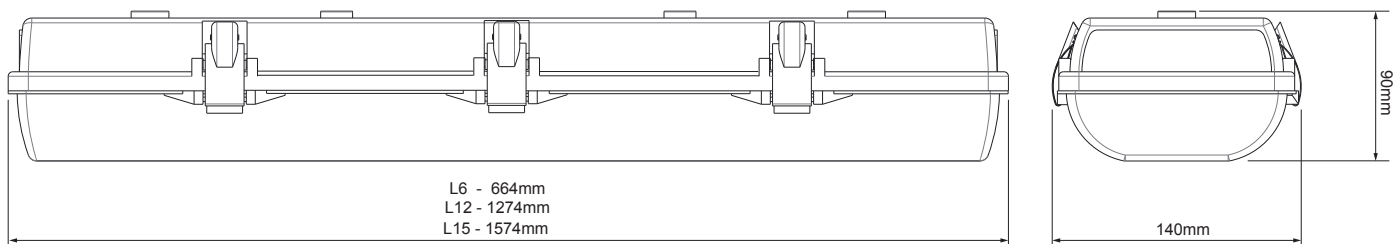

Economy Weatherproof LED Batten - SPU version with ON/OFF sensor

CAT. NO. 659527LI, 659529LI, 659531LI

FEATURES

- Available in 2 foot, 4 foot or 5 foot lengths.
- Three lumen packages: 2100lm, 4600lm or 5700lm, 4000K colour temperature.
- Switched maintained emergency.
- Integral microwave on/off sensor.
- LED Light source life of 50,000hrs L70 at ambient temperature of 25°C.
- CRI > 80
- Large terminal block.
- Quarter turn gear tray fasteners for ease of maintenance.
- iSmart™ temperature sensing technology for the LIION battery.
- Electronics designed to lengthen the life of the battery.
- 5 Year Warranty.
- Manufactured in Australia.

DIMENSIONS

ON/OFF SENSOR FUNCTION

DETECTION RANGE

Legrand - Australia
1300 369 777
www.legrand.com.au
ABN 31 000 102 661

Legrand - New Zealand
0800 476 009
www.legrand.co.nz

Refer to your group buying office, Legrand Sales Representative or Legrand Sales Office for pricing.