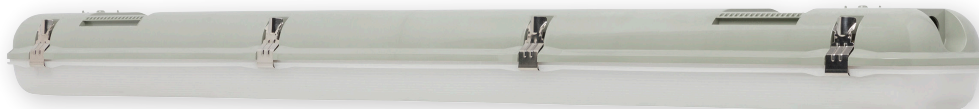

Economy Weatherproof LED Batten - SPU version with ON/OFF sensor

CAT. NO. 659527LI, 659529LI, 659531LI

Cat .No.	659527LI		659529LI		659531LI	
Description	L6 LED BATTEN MW ON/OFF		L12 LED BATTEN MW ON/OFF		L15 LED BATTEN MW ON/OFF	
Supply voltage	230 - 240 V a.c. 50Hz					
Operation Mode	Switched Maintained					
Classification C0/C90	C0: D63, C90: C125		C0: D160, C90: D100		C0: D250, C90: D125	
Battery	Li-ion 12.8 V, 1.5 Ah		Li-ion 12.8 V, 3.3 Ah			
Light source	LED (4000 K)					
Chromaticity Tolerance	MacAdam Ellipse: 4 SDCM					
Luminous flux (lm)	Mains mode	2,100	4,600		5,700	
	Emergency mode	470	1220		1600	
Power (W)	Mains only	23	49		56	
	Emergency pack	3	7		10	
	Total	26	56		66	
Sensor type	Microwave					
Luminaire efficacy (lm/W)	81		82		86	
Power factor	0.90		0.96		0.97	
Inrush current	TBA		TBA		TBA	
Driver type	Fixed output / Non-Dimmable					
IK rating	IK08					
IP rating	IP65					
Retaining clips	304 Stainless Steel					
Body construction	Polycarbonate					
Diffuser	Opal polycarbonate					
Length (mm)	664		1274		1574	
Weight (kg)	1.8		2.9		3.4	
Compliance	AS/NZS 2293, AS/NZS 60598					
Product Marking						

Economy Weatherproof LED Batten - SPU version with ON/OFF sensor

CAT. NO. 659527LI, 659529LI, 659531LI

FEATURES

- Available in 2 foot, 4 foot or 5 foot lengths.
- Three lumen packages: 2100lm, 4600lm or 5700lm, 4000K colour temperature.
- Switched maintained emergency.
- Integral microwave on/off sensor.
- LED Light source life of 50,000hrs L70 at ambient temperature of 25°C.
- CRI > 80
- Large terminal block.
- Quarter turn gear tray fasteners for ease of maintenance.
- iSmart™ temperature sensing technology for the LIION battery.
- Electronics designed to lengthen the life of the battery.
- 5 Year Warranty.
- Manufactured in Australia.