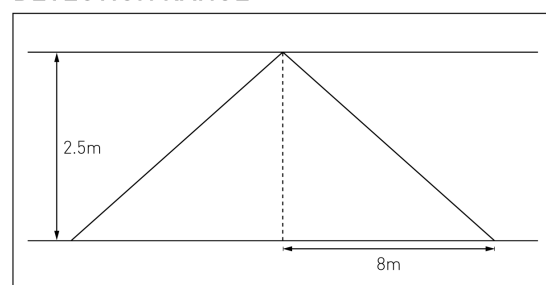

DIMENSIONS

ON/OFF SENSOR FUNCTION

DETECTION RANGE

Legrand - Australia
1300 369 777
www.legrand.com.au
ABN 31 000 102 661

Legrand - New Zealand
0800 476 009
www.legrand.co.nz

Refer to your group buying office, Legrand Sales Representative or Legrand Sales Office for pricing.