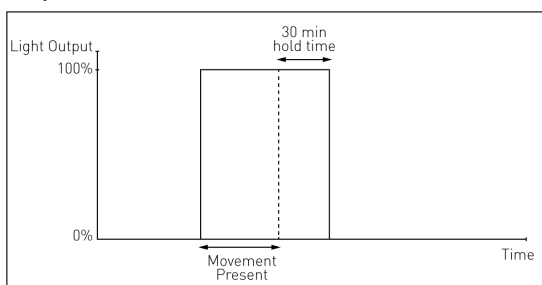

ON/OFF SENSOR FUNCTION